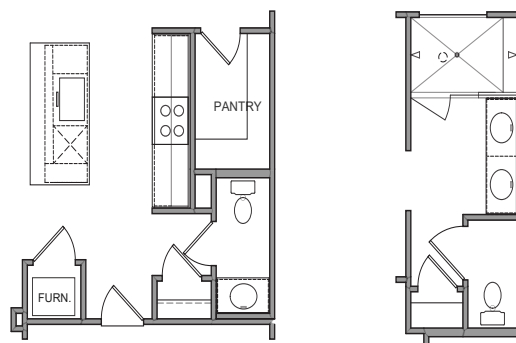

THE ANFIELD

PAIRED VILLA COLLECTION

1442 SQFT

1 Story

2-3 Bedrooms

2-2.5 Baths

VIEW FLOORPLANS ON FISCHERHOMES.COM

American Classic

Photos, Options,
Virtual Tours
& More

Coastal Cottage

Design Features:

- Included 10FT Ceilings
- Owner's Suite features an expansive Walk-in Closet
- Owner's Bath includes a Deluxe Shower or Optional Luxury Shower
- Extra spacious and open Kitchen and Family Room
- Optional Built-In Appliance Kitchen layout
- Large Walk-in Pantry
- Included Covered Patio
- Optional Study or Bedroom 3
- The included Family Foyer can be optioned for a Powder Room

OPT. BEDROOM 3 IN LIEU OF INCLUDED DINING

OPT. POWDER ROOM IN LIEU OF INC FAMILY FOYER

OWNER'S BATH w/ OPT LUXURY SHOWER