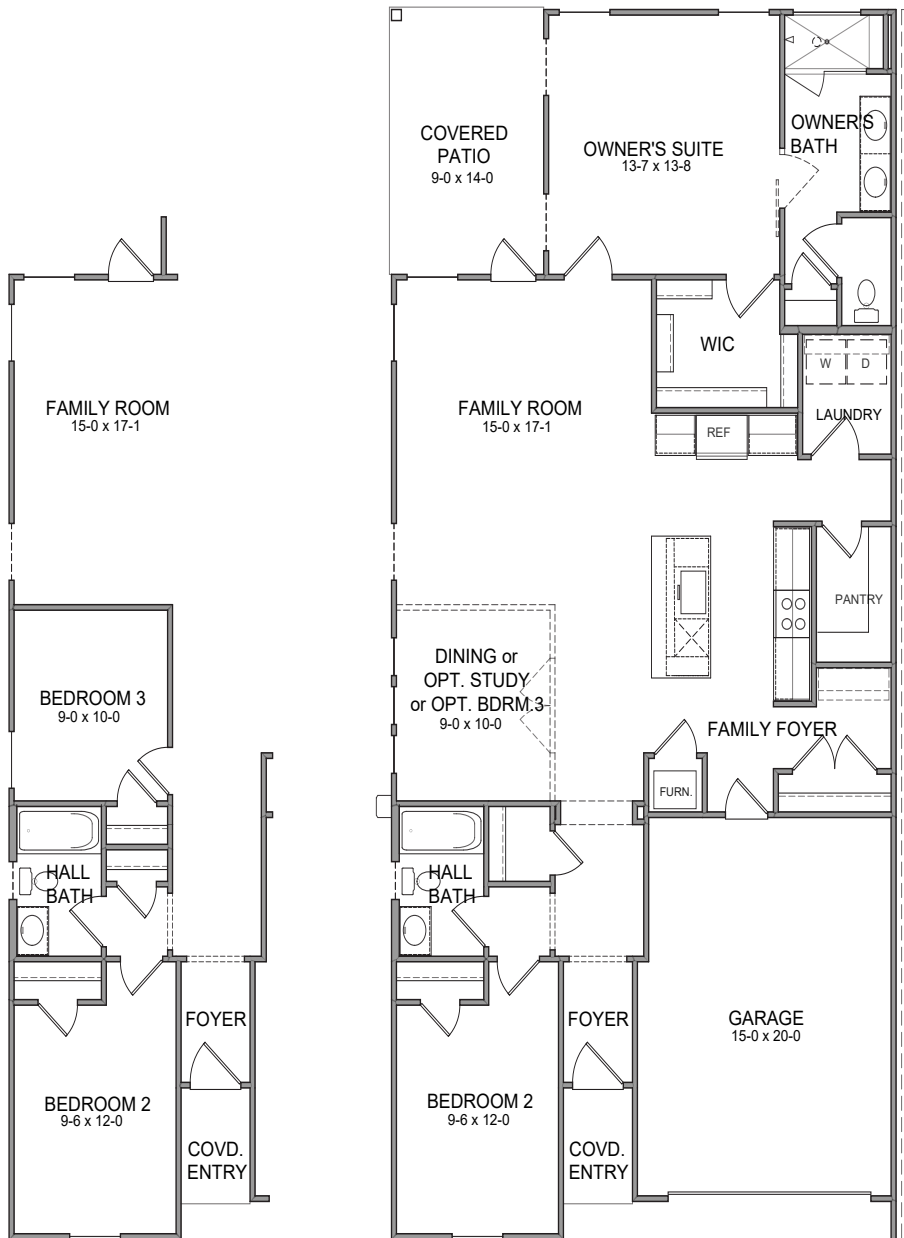

THE ANFIELD

PAIRED VILLA COLLECTION

1442 SQFT

1 Story

2-3 Bedrooms

2-2.5 Baths

VIEW FLOORPLANS ON FISCHERHOMES.COM

American Classic

Photos, Options,
Virtual Tours
& More

Coastal Cottage

Design Features:

- Included 10FT Ceilings
- Owner's Suite features an expansive Walk-in Closet
- Owner's Bath includes a Deluxe Shower or Optional Luxury Shower
- Extra spacious and open Kitchen and Family Room
- Optional Built-In Appliance Kitchen layout
- Large Walk-in Pantry
- Included Covered Patio
- Optional Study or Bedroom 3
- The included Family Foyer can be optioned for a Powder Room

OPT. BEDROOM 3 IN LIEU OF INCLUDED DINING

OPT. POWDER ROOM IN LIEU OF INC FAMILY FOYER

OWNER'S BATH w/ OPT LUXURY SHOWER