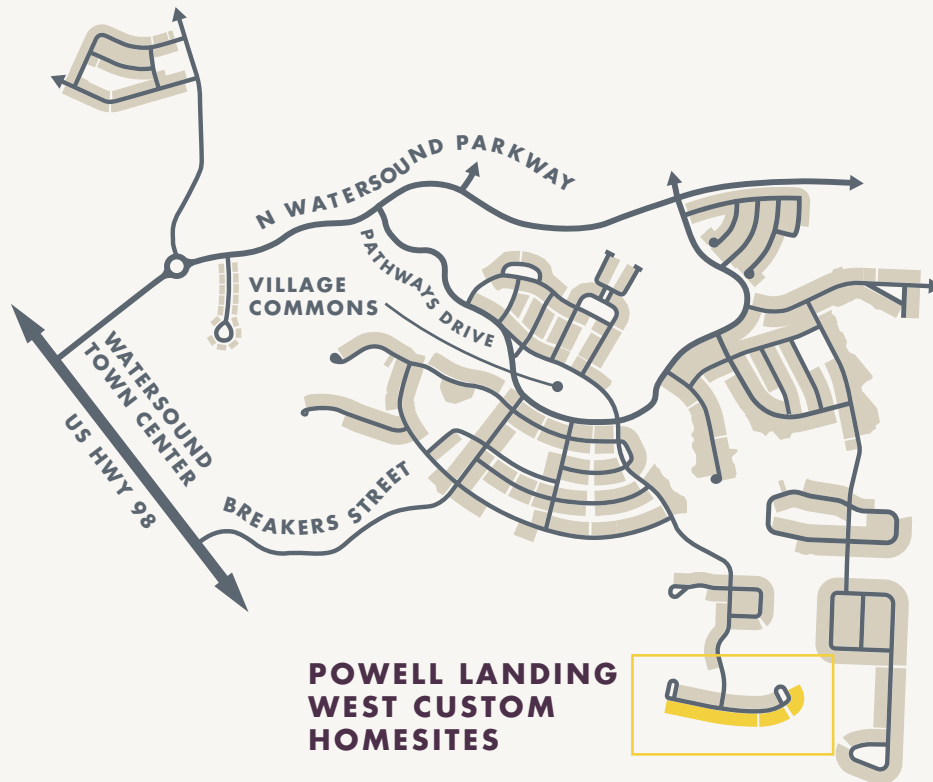

POWELL LANDING WEST CUSTOM HOMESITES

Homesite 67	\$650,000
Homesite 68	\$750,000
Homesite 70	\$730,000
Homesite 71	\$650,000
Homesite 73	\$650,000
Homesite 74	\$795,000
Homesite 76	\$690,000
Homesite 77	\$650,000
Homesite 78	\$625,000

Homesite 80	\$640,000
Homesite 81	\$685,000
Homesite 82	\$520,000
Homesite 83	\$495,000
Homesite 84	\$480,000
Homesite 85	\$480,000
Homesite 86	\$475,000
Homesite 87	\$475,000
Homesite 88	\$500,000

**POWELL LANDING
WEST CUSTOM
HOMESITES**