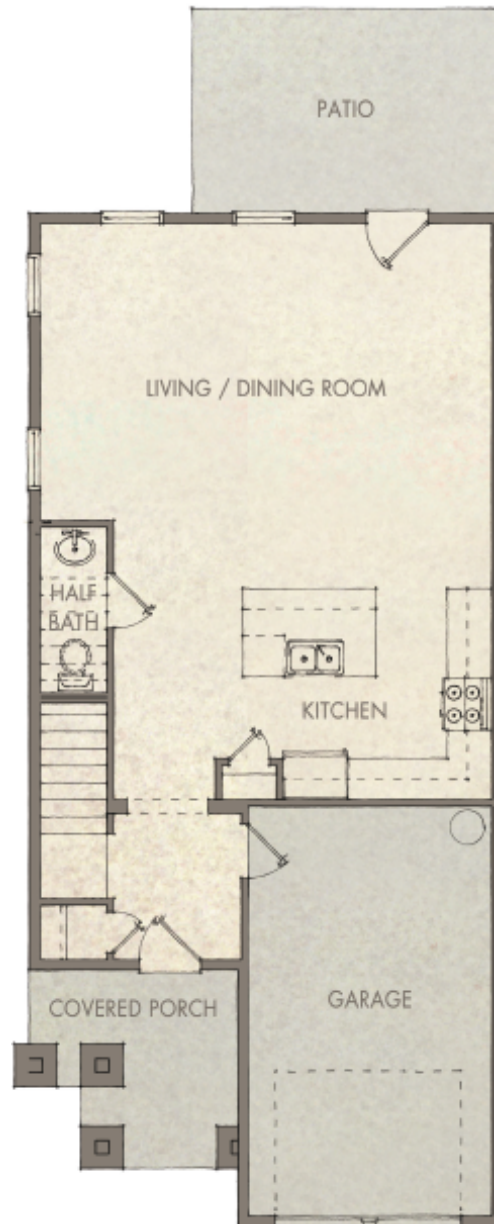

WaterSOUND[®]

VILLAS ON THE FAIRWAY

3 Bedroom • 2.5 Bath • Two-Story • 1,685 Sq Ft