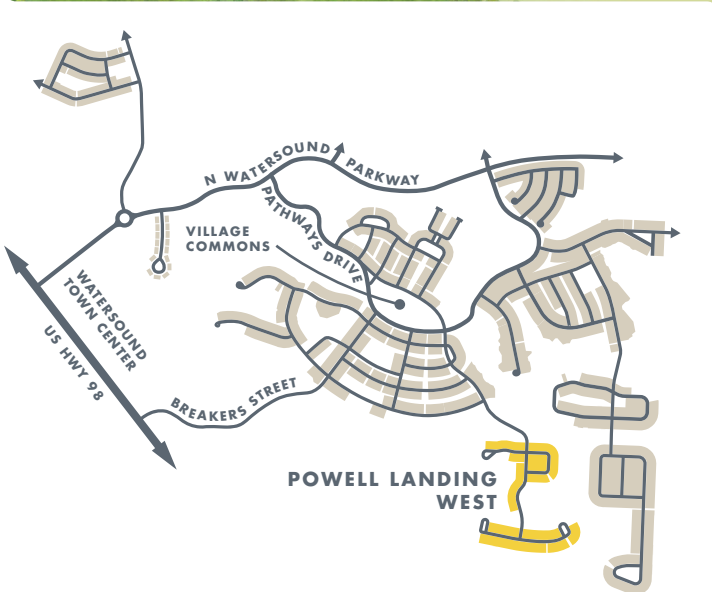

# POWELL LANDING WEST MAP

## Powell Landing West

- iHuff homes
- arkon homes
- Unavailable
- Available Home
- Sold
- Model Home

watersoundorigins.com

Updated 05-07-26

© The Watersound Company, LLC 2026. All Rights Reserved. "Watersound®", "Watersound Origins®" and "Watersound Origins with tree design®" are registered service marks of The St. Joe Company and used under license. Map and Site plans are not drawn to scale and are intended to provide general information about the proposed Watersound Origins community. This material does not constitute an offer to sell real property. All information reflected is based upon current development plans, which are subject to change or cancellation (in whole or in part) without notice. Nothing on this site plan obligates The Watersound Company, LLC, or any other entity to build any facilities or improvements depicted or described herein, and there is no guarantee that the features and amenities described or depicted will be built, or, if built, will be the same type, size, or nature as depicted or described. Void where prohibited by law.