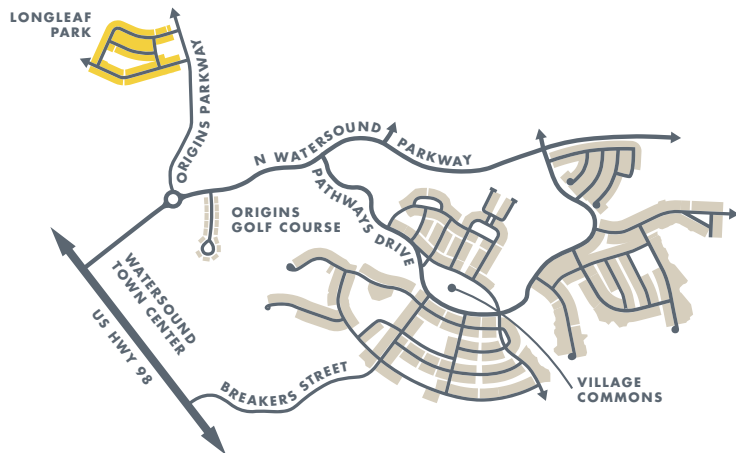

LONGLEAF PARK MAP

Longleaf Park Lot Detail

- Available Home
- Sold
- Model Home
- huff homes
- Currently Unavailable

watersoundorigins.com

Updated 06-10-26

© The Watersound Company, LLC 2026. All Rights Reserved. "Watersound®", "Watersound Origins®" and "Watersound Origins with tree design®" are registered service marks of The St. Joe Company and used under license. Map and Site plans are not drawn to scale and are intended to provide general information about the proposed Watersound Origins community. This material does not constitute an offer to sell real property. All information reflected is based upon current development plans, which are subject to change or cancellation (in whole or in part) without notice. Nothing on this site plan obligates The Watersound Company, LLC, or any other entity to build any facilities or improvements depicted or described herein, and there is no guarantee that the features and amenities described or depicted will be built, or, if built, will be the same type, size, or nature as depicted or described. Void where prohibited by law.